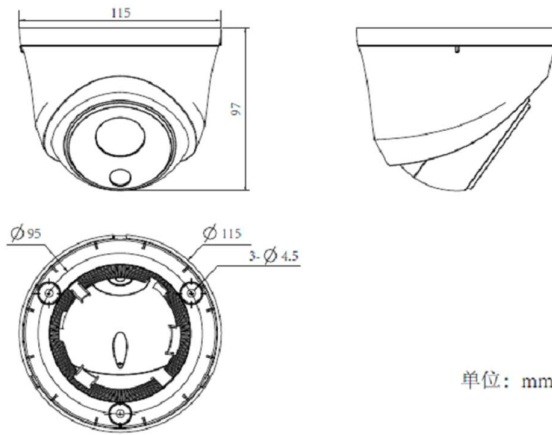

## Interface

Audio Input	N/A
Audio Output	N/A
Mic In	1
Communication Interface	1-ch RJ45 10M / 100M Ethernet Interface
Alarm Input	N/A
Alarm Output	N/A
Video Output	N/A
On-board Storage	N/A

<b>Extension</b>	N/A
<b>General</b>	
<b>Language</b>	English, Simplified Chinese, Traditional Chinese, Spanish, Italian, Korean, Turkish, Russian, Thai, Polish, French, Dutch, Hebrew, Farsi, Arabic
<b>Operating Conditions</b>	-35°C ~ 60°C, 0 ~ 95% RHG
<b>Power Supply</b>	DC 12 V ± 25%, POE
<b>Power Consumption</b>	
<b>IR Light</b>	1pcs Array IR LEDs
<b>IR Distance</b>	30m
<b>White Light</b>	N/A
<b>Impact Protection</b>	IP66
<b>Dimensions</b>	115mm×115mm×97mm
<b>Weight</b>	

**Dimensions (mm)**

单位: mm