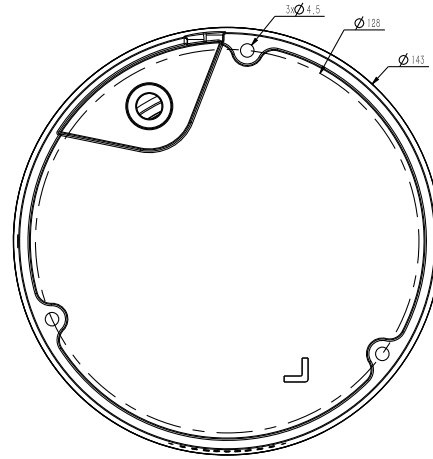

* Listed resolutions are only selectable options. It does not mean that all streams can work at their maximum resolution at the same time.

AVAILABLE MODEL

TC-C38MS SPEC: I5/E/A/2.8-12MM

DIMENSIONS

Unit: mm