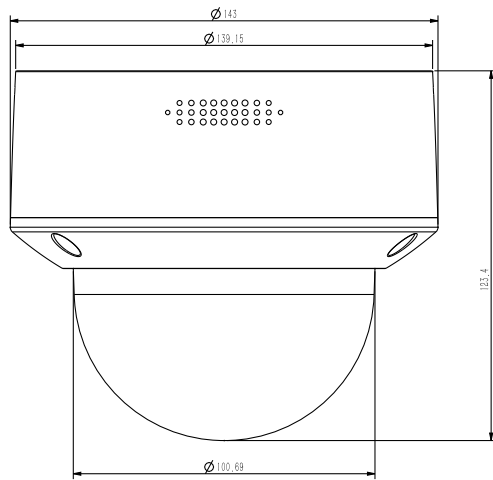

* Listed resolutions are only selectable options. It does not mean that all streams can work at their maximum resolution at the same time.

AVAILABLE MODEL

TC-C38MS SPEC: I5/E/A/2.8-12MM

DIMENSIONS

Unit: mm