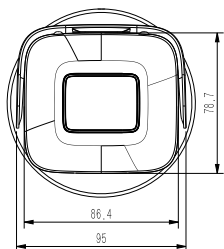

## SPECIFICATIONS

Camera	
Image Sensor	1/2.8" CMOS
Signal System	PAL/NTSC
Min. Illumination	Color: 0.002Lux@ (F1.8, ACG ON), B/W: 0Lux with IR
Shutter Time	1s to 1/100,000s
Day & Night	Dual IR Cut Filter with Auto Switch
Wide Dynamic Range	120dB
Angle Adjustment	Bracket, pan 0~360°, tilt 0~75°, roate 0~360°
Lens	
Lens Type	Motorized
Focus	2.8-12mm
Lens Mount	Φ14
Aperture	F1.8~F3.3, Fixed
FOV	Horizontal field of view: 101.7°~32.3°
Illuminator	
IR LEDs	4
IR Range	Up to 80m
Wavelength	850nm
White LEDs	N/A
Compression Standard	
Video Compression	S+265/H.265/H.264/M-JPEG
Video Bit Rate	32Kbps~16Mbps
Audio Compression	G.711A/G.711U/ADPCM_D/AAC_LC
Audio Bit Rate	8K~48Kbps
Image	
Max. Resolution	3840x2160
Main Stream	PAL: 20fps (3840×2160), 25fps (3072×1728, 2560×1440, 1920×1080, 1280×960, 1280×720) NTSC: 20fps (3840×2160), 30fps (3072×1728, 2560×1440, 1920×1080, 1280×960, 1280×720)
Sub Stream	PAL: 25fps (704×576, 704×288, 640×360, 352×288) NTSC: 30fps (704×480, 704×240, 640×360, 352×240)
Third Stream	720P
Image Setting	Saturation, brightness, contrast, sharpness, adjustable by client software or web browser
Image Enhancement	BLC/3D DNR/HLC/Corridor Format
ROI	Support 7 fixed region of coding
OSD	16×16, 24×24, 32×32, 48×48, 64×64, 96×96, adaptable size, Letters Such as Week, Date, Time, Total 5 Regions
Picture Overlay	Yes
Privace Mask	Yes
Smart Defog	Yes
Feature	
Alarm Trigger	Event Input, Event Output, Motion Detection, Mask Alarm, Disk Full, Disk R/W Error, IP Address Conflict, MAC Address Conflict, FTP Server Exception
Video Analytics	Tripwire, Double Tripwire, Perimeter, Object Abandon, Object Lost, Loitering, Running, Parking, Crowded, Video Abnormal, Audio Abnormal, Heat Map

## DIMENSIONS

Unit: mm